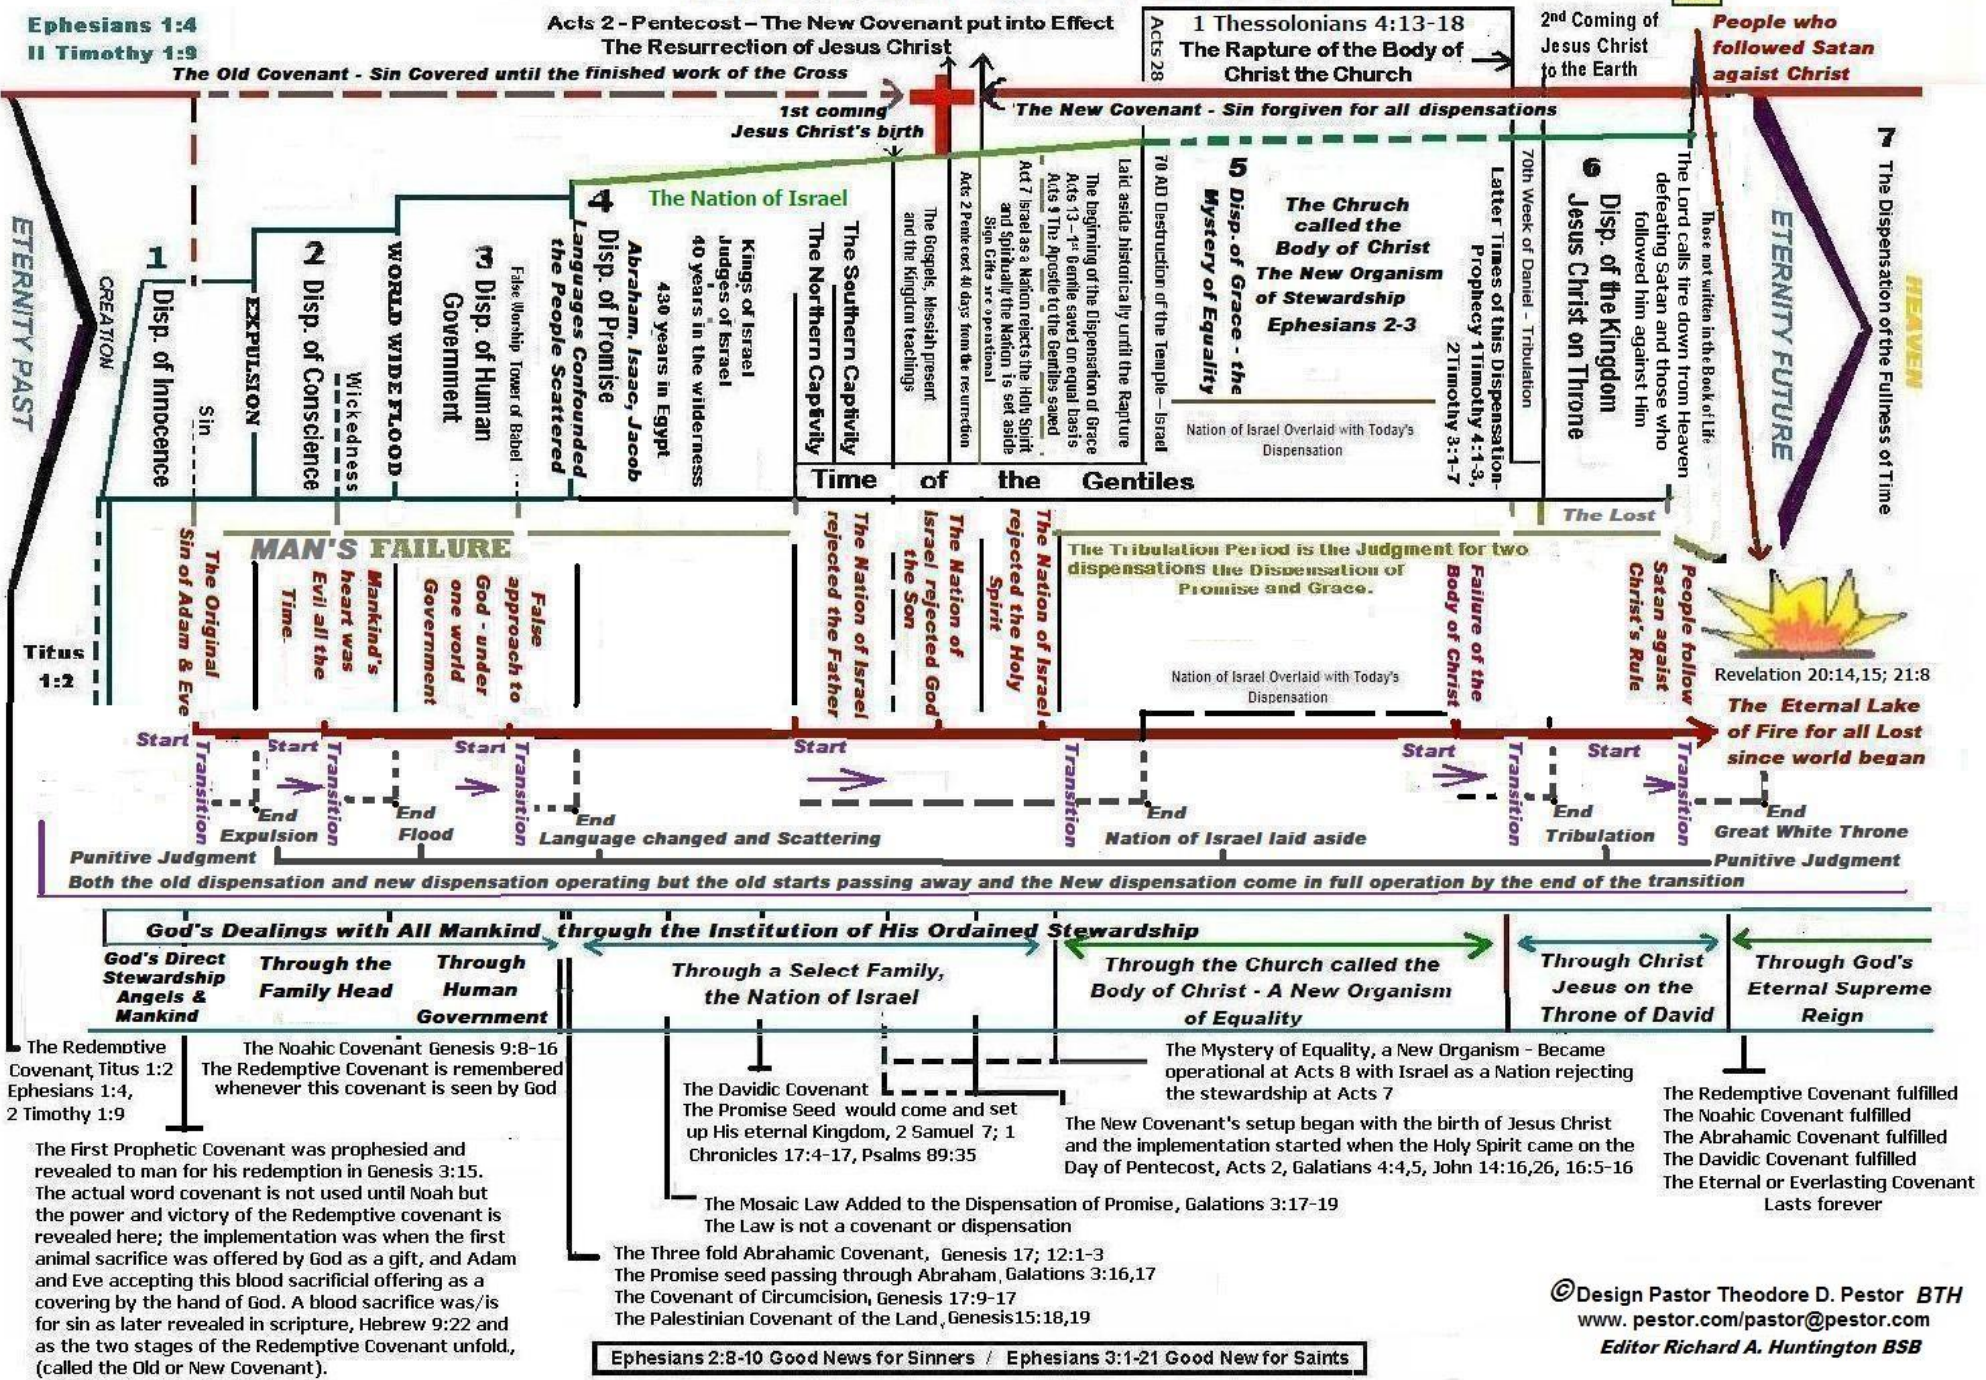

Transitions of Dispensations

GREAT WHITE THRONE

Chart 11

DISPENSATIONAL TRUTH-EPHESIANS 3:2

©Design Pastor Theodore D. Pestor BTH
 www.pestor.com/pastor@pestor.com
 Editor Richard A. Huntington BSB